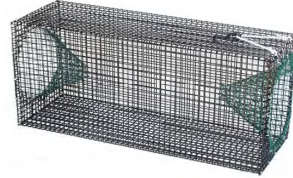

## E-Z Catch® Minnow & Killie Traps

**505 Series: Minnow & Killie Traps:** Strongest on the market. Rectangular design will not roll on bottom. 2-Funnel or 3-Funnel models, PVC coated .5" x .5" mesh, 16 gauge

- Item: P505 18" x 10" x 8"
- Item: P505M 24" x 10" x 8"
- Item: P505M3F 24" x 10" x 8" 3-funnel
- Item: P505L 30" x 10" x 8"

## E-Z Catch® Green and White Crab Bait Traps

**600 Series: Bait Crab Traps:** Simple PVC coated 1" x 1" mesh available in 2 or 3 funnel

- Item: P600 24" x 11" x 9" 2 funnel
- Item: P601 30" x 11" x 9" 2 funnel
- Item: P602 24" x 24" x 9" 3 funnel, double chamber

**504 Series: Holding Cages:** Tight, durable, heavy-duty mesh (.5" x .5" mesh, 16 gauge), sturdy. Can be used for bait, minnows, crabs, eels, etc.

- Item: P504 24" x 11" x 11"
- Item: P504M 30" x 11" x 11"
- Item: P504L 36" x 11" x 11"  
(Limited quantities)