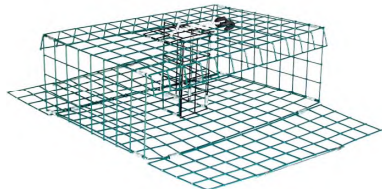

E-Z Catch® Stowaway Collapsible Large 2 Door Models

Largest on the market

Item: P1003L-B Black

These traps measure 18" x 12" x 6"