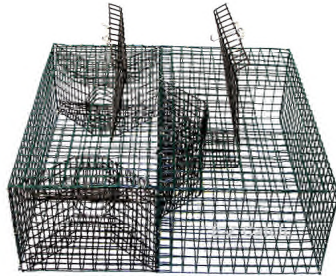

## E-Z Catch® Minnow & Killie Traps

**505 Series: Minnow & Killie Traps:** Strongest on the market. Rectangular design will not roll on bottom. 2-Funnel or 3-Funnel models, PVC coated .5" x .5" mesh, 16 gauge

- Item: P505 18" x 10" x 8"
- Item: P505M 24" x 10" x 8"
- Item: P505M3F 24" x 10" x 8" 3-funnel
- Item: P505L 30" x 10" x 8"

## E-Z Catch® Green and White Crab Bait Traps

**600 Series: Bait Crab Traps:** Simple PVC coated 1" x 1" mesh available in 2 or 3 funnel

- Item: P600 24" x 11" x 9" 2 funnel
- Item: P601 30" x 11" x 9" 2 funnel
- Item: P602 24" x 24" x 9" 3 funnel, double chamber

**504 Series: Holding Cages:** Tight, durable, heavy-duty mesh (.5" x .5" mesh, 16 gauge), sturdy. Can be used for bait, minnows, crabs, eels, etc.

- Item: P504 24" x 11" x 11"
- Item: P504M 30" x 11" x 11"
- Item: P504L 36" x 11" x 11"  
(Limited quantities)