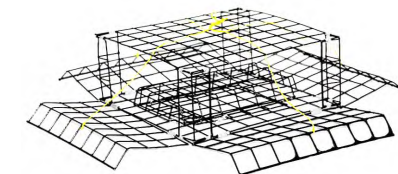

E-Z Catch® Stowaway Collapsible Crab Traps

World's Finest Folding Crab Traps

Only from E-Z Catch® No Assembly Required, these traps feature:

1. Patented large built in bait holder with top door
   - Patented weighted doors, opens every time
   - PVC coated for long life & hassle free crabbing
   - Simple design, compact, takes no space for E-Z storage
2. **New and Improved , Patent Pending**

E-Z Catch® Stowaway Collapsible 2 Door

Models

Item: P1003G Green

Item: P1003B Black

These traps measure 12" x 12" x 6"

E-Z Catch® Stowaway Collapsible Large 2 Door Models

Largest on the market

Item: P1003L-B Black

These traps measure 18" x 12" x 6"

E-Z Catch® Stowaway Collapsible 4 Door Models

Item: P1004B Black

These traps measure 12" x 12" x 6"

Weekender Traditional Series with Bait Clip

All Weekender Traditional series crab traps are fully assembled and feature:

1. Weighted doors
2. Hartco Clipped frames
3. PVC coated
4. Perfect size for children

Weekender: 2-Door

Item: P400B Black

Item: P400R Red

Item: P400Y Yellow

These traps measure 9" x 9" x 6"

Weekender Special Galvanized Limited Edition

Item: G400

Measures 10" x 10" x 5"

Low profile, 2 door with Bait Clip

Weekender: 4-Door

Item: P401B Black

Measures 10.5" x 10.5" x 6"

Item: P402B Black

Item: P402R Red

Item: P402Y Yellow

These traps measure 9" x 9" x 4.5"

Weekender Bottom Bait Loader Series

Item: P400B-BL

Black, built in bottom bait loader

Measures 12" x 12" x 6"

2 door

Item: P402B-BL

Black, built in bottom bait loader

Measures 12" x 12" x 4.5"

4 door

Commercial Overnight Crab Traps

E-Z Catch® Quarter Trap: Two funnel model is good for day sets with an easy to pack/store size. Good in shallow waters, PVC coated.

Item: P300 24" x 12" x 12" 2 funnel