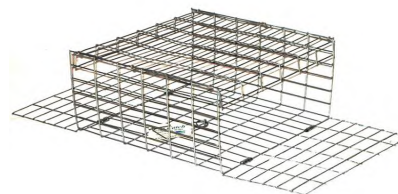

## Weekender Bottom Bait Loader Series

**Item: P400B-BL**

Black, built in bottom bait loader

Measures 12" x 12" x 6"

2 door

**Item: P402B-BL**

Black, built in bottom bait loader

Measures 12" x 12" x 4.5"