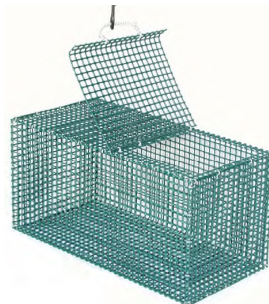

## E-Z Catch® Green and White Crab Bait Traps

**600 Series: Bait Crab Traps:** Simple PVC coated 1" x 1" mesh available in 2 or 3 funnel

- Item: P600 24" x 11" x 9" 2 funnel
- Item: P601 30" x 11" x 9" 2 funnel
- Item: P602 24" x 24" x 9" 3 funnel, double chamber

**504 Series: Holding Cages:** Tight, durable, heavy-duty mesh (.5" x .5" mesh, 16 gauge), sturdy. Can be used for bait, minnows, crabs, eels, etc.

- Item: P504 24" x 11" x 11"
- Item: P504M 30" x 11" x 11"
- Item: P504L 36" x 11" x 11"  
(Limited quantities)

*Custom Sizes & Styles Available  
Call for pricing*

**506 Series: Personal Size Holding Cage:** For crabs, live eels, killies or minnows. Compact and durable, easily floatable, .5" x .5" mesh.

- Item: P506 18" x 7" x 7"

Please note sizes & specifications are approximate and subject to change without notice

**"CP" Chum Pot Series:** PVC coated lead free chum pot: *strongest on the market!*

- Item: CP100 1/2 gallon, 4.5" x 4.5" x 11", 1/2" x 1/2" mesh with zinc bar
- Item: CP150 1 Gallon, 6" x 6" x 11", 1/2" x 1/2" mesh with large zinc bar
- Item: CP175 4 Gallon, 11" x 11" x 12", 1" x 1" mesh with large zinc bar
- Item: CP200 4 Gallon, 11" x 11" x 11", 1/2" x 1" mesh with large zinc bar