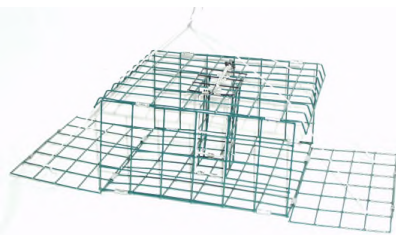

E-Z Catch® Stowaway Collapsible Crab Traps

World's Finest Folding Crab Traps

Only from E-Z Catch® No Assembly Required, these traps feature:

1. Patented large built in bait holder with top door
   - Patented weighted doors, opens every time
   - PVC coated for long life & hassle free crabbing
   - Simple design, compact, takes no space for E-Z storage
2. **New and Improved , Patent Pending**

E-Z Catch® Stowaway Collapsible 2 Door

Models

Item: P1003G Green

Item: P1003B Black

These traps measure 12" x 12" x 6"