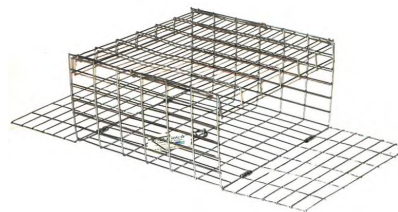

Weekender Special Galvanized Limited Edition

Item: G400

Measures 10" x 10" x 5"

Low profile, 2 door with Bait Clip