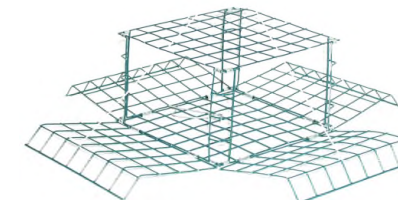

### **Weekender: 4-Door**

**Item: P401B** Black

Measures 10.5" x 10.5" x 6"

**Item: P402B** Black

**Item: P402R** Red

**Item: P402Y** Yellow

These traps measure 9" x 9" x 4.5"

## Weekender Bottom Bait Loader Series

**Item: P400B-BL**

Black, built in bottom bait loader

Measures 12" x 12" x 6"

2 door

**Item: P402B-BL**

Black, built in bottom bait loader

Measures 12" x 12" x 4.5"