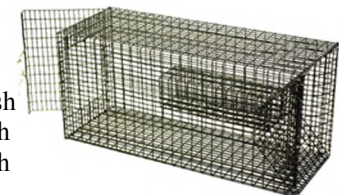

E-Z Catch® "Northern Style" Eel & Bait Crab Combo Pot

Single Throat, Long Funnel Design

All PVC coated

P511 24 x 11 x 9, 1/2 x 1 mesh

P511-M 30 x 11 x 9, 1/2 x 1 mesh

P510 24 x 11 x 9, 1/2 x 1/2 square mesh

P510-M 30 x 11 x 9, 1/2 x 1/2 square mesh

Commercial 503 Series Eel Traps

503 Series: Eel Pots & Traps: Sturdy construction Designed for strong set. A Pro's trap.

Nylon mesh exit barrier installed on all.

PVC coated, .5" x 1" mesh, 16 gauge

Item: P503 24" x 11" x 9" single chamber

Item: P503M 30" x 11" x 9" double chamber

Item: P503L 36" x 11" x 9" double chamber

P513 series features .5" x .5" mesh